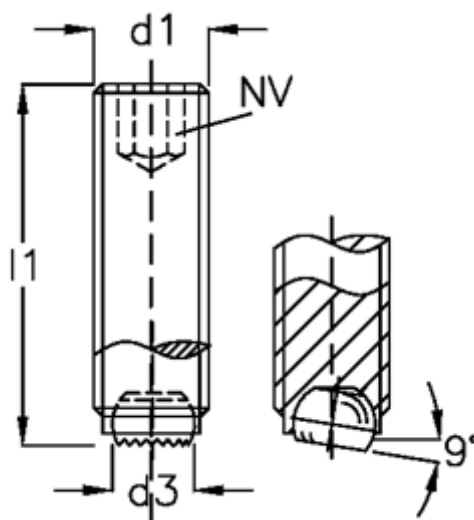

Article number: 20907679

Description: E+G Ball point screw  
GN 605-M12-30-VR

## Measures

---

d1	= M12
d2	= 8.0
d3	= 7.2
Internal hexagon	= 6
l1	= 30